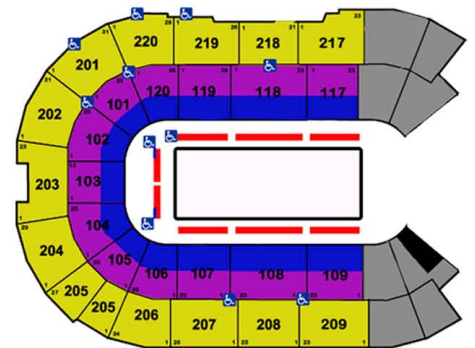

Disney On Ice Show Times

Fri. Nov. 10	7:00 PM	Sat. Nov. 11	3:30 PM	Sun. Nov. 12	11:30 AM
Sat. Nov. 11	11:30 AM	Sat. Nov. 11	7:00 PM	Sun. Nov. 12	3:30 PM

SAVE UP TO
\$10
ON SELECT SEATS

- \$57 (7pm shows)
 - \$34 (Reg. \$37)
 - \$24 (Reg. \$27)
- *Kids \$17 (Upper level-only)

CALL 425.322.2609 AND BOOK YOUR GROUP OF 10+

SEATS SUBJECT TO AVAILABILITY. DEADLINE TO ORDER IS **11/1/17**. NOT AVAILABLE ON PREVIOUSLY PURCHASED TICKETS. NO REFUNDS, EXCHANGES OR DOUBLE DISCOUNTS. ALL TICKETS SUBJECT TO FEES. AGES 2 AND OLDER NEED TICKET.